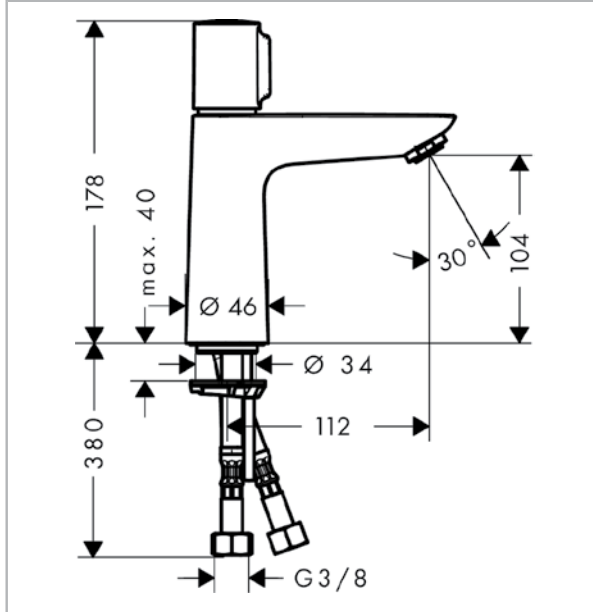

Talis Select E
Basin mixer 110 without waste set
 Surfaces: **chrome** Article Number: **71751000**

Description

product features

- ComfortZone 110
- projection 112 mm
- normal spray
- flow rate: 5 l/min
- Select Cartridge with temperature control
- temperature limitation adjustable
- without waste set
- suitable for continuous flow water heaters
- connection dimension: DN15

Article Details

Price excl. VAT 124,17 £

Technology

Product image

Scale drawing

Flowchart